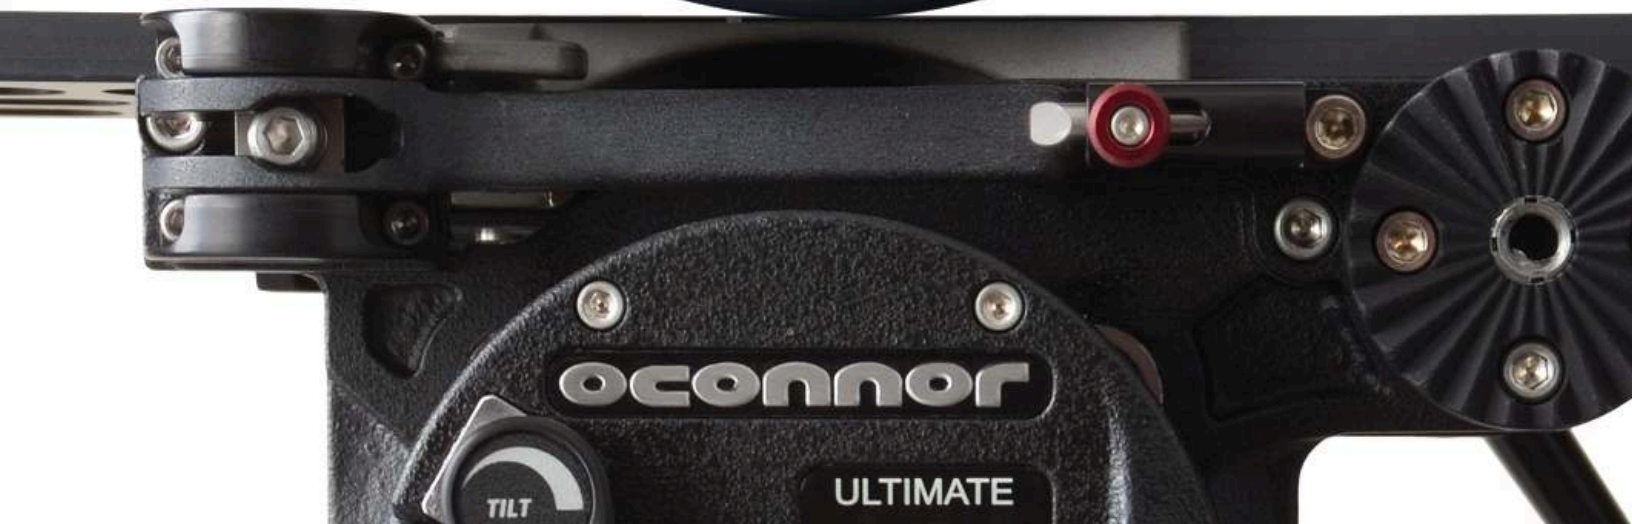

ULTIMATE CAMERA SUPPORT 2006

ULTIMATE 1030HD FLUID HEAD

WEIGHT CAPACITY: 30 lbs (13.6 kg)

ULTIMATE 1030HDS FLUID HEAD

WEIGHT CAPACITY: 40 lbs (18.1 kg)

	1030HD	1030HDS
Capacity @ 6 in.	30 lb. (13.6 kg)	41 lb. (18.6 kg)
Bases	100mm, Flat, Mitchell, 150mm, Sachtler/Vinten	
Tilt	+90° / -90°	+60° / -60°
Weight	8.2 lb. (3.7 kg)	8.2 lb. (3.7 kg)
Counterbalance	Sinusoidal	
Pan & Tilt Drag	Stepless	

ULTIMATE 2060HD FLUID HEAD

WEIGHT CAPACITY: 65 lbs (29.5 kg)

2060HD

Capacity @ 6 in.	65 lb. (29.5 kg)
Bases	Mitchell, 150mm, Sachtler/Vinten
Tilt	+90° / -90°
Weight	16 lb. (7.3 kg)
Counterbalance	Sinusoidal
Pan & Tilt Drag	Stepless

ULTIMATE 2575C FLUID HEAD

WEIGHT CAPACITY: 90 lbs (40.8 kg)

2575C

Capacity @ 8 in.	87 lb. (39.5 kg)
Bases	Mitchell, 150mm, Sachtler/Vinten
Tilt	+90° / -90°
Weight	22.9 lb. (10.4 kg)
Counterbalance	Sinusoidal
Pan & Tilt Drag	Stepless

TRIPODS AND PEDESTALS

**35L CARBON FIBER
QUICK DEPLOYMENT TRIPOD**
Capacity = 60 lbs. (27.2kg)
Max Height = 62 in. (157.5 cm)
Min Height = 26 in. (66 cm)

**25L CARBON FIBER
TWO STAGE TRIPOD**
Capacity = 60 lbs. (27.2kg)
Max Height = 66 in. (167.6 cm)
Min Height = 14.75 in. (37.5 cm)